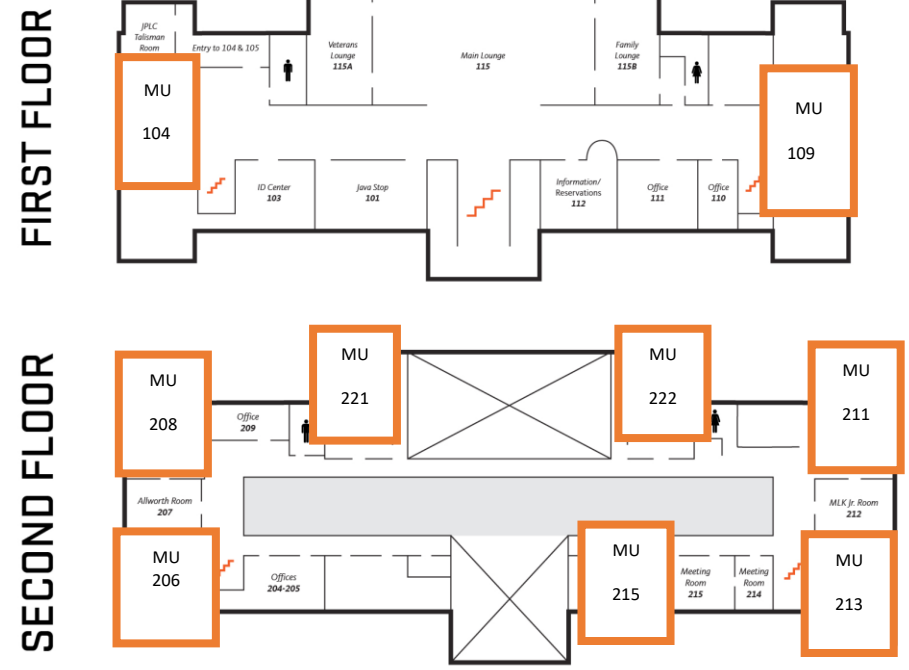

MU Ballroom Schedule - ground floor

3:45 to 4:20pm Student Check-in
 4:30 to 4:45pm 60 Second Employer Intros
 6:45 to 8:00pm Networking Reception with Food in Ballroom

Engineering Connections Fair
 October 11th
 Memorial Union

Company Info Sessions in MU Rooms
 Session 1 5:00-5:25 p.m.
 Session 2 5:35-6:00 p.m.
 Session 3 6:10-6:35 p.m.

Daimler Truck North America	Internships & Jobs	MU 13
Eaton	Internships & Jobs	MU Ballroom East
Garmin	Internships & Jobs	MU 211
Genentech	Internships & Jobs	MU 222
HP Inc.	Internships & Jobs	MU 109
Intel Corporation	Internships & Jobs	MU 49