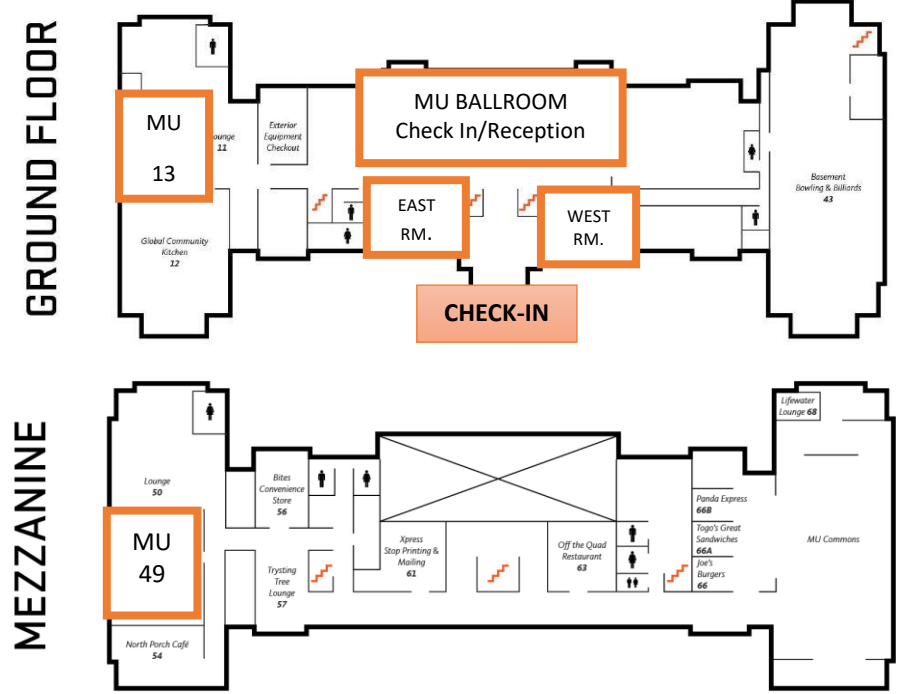

MU Ballroom Schedule - ground floor

3:45 to 4:20pm Student Check-in
 4:30 to 4:45pm 60 Second Employer Intros
 6:45 to 8:00pm Networking Reception with Food in Ballroom

Engineering Connections Fair
 October 11th
 Memorial Union

Company Info Sessions in MU Rooms
 Session 1 5:00-5:25 p.m.
 Session 2 5:35-6:00 p.m.
 Session 3 6:10-6:35 p.m.

Daimler Truck North America	Internships & Jobs	MU 13
Eaton	Internships & Jobs	MU Ballroom East
Garmin	Internships & Jobs	MU 211
Genentech	Internships & Jobs	MU 222
HP Inc.	Internships & Jobs	MU 109
Intel Corporation	Internships & Jobs	MU 49